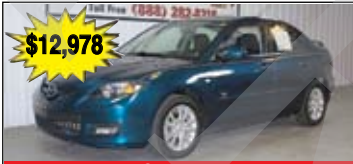

## SPORT MAZDA

**100% APPROVAL**

**EVERYONE RIDES!**

**\$6,932**  
Text: JTCFBAIE To: 64842  
**2006 CHRYSLER PT CRUISER BASE**  
P/L, P/W, 2.4 Liter 4 Cyl, Auto, Tilt, Cruise, Alloys  
ZT271326

**\$6,997**  
Text: JTCFBJCO To: 64842  
**2003 TOYOTA COROLLA CE**  
Less than 70k Miles, A/C, 1.8 liter inline 4 cylinder DOHC engine with variable valve timing, Auto ZT012163

**\$11,932**  
Text: JTCFBCBP To: 64842  
**2010 NISSAN VERSA 1.8S**  
Power Steering! Remote Trunk Release! 4-Wheel ABS! Cloth Seats! Bucket Seats! Child safety locks! ZP352075

**\$11,967**  
Text: JTCFBAWW To: 64842  
**2007 DODGE GRAND CARAVAN**  
7-Pass, Auto, Full Power, Cruise, Tilt, Beautiful Condition, Ready for Family and Friends! ZP203828

**\$12,453**  
Text: JTCFAQBV To: 64842  
**2009 CHRYSLER PT CRUISER**  
Priced To Move, nicely equipped, PL, PW, Auto, AC, Cruise, PS.. well maintained, Alloys. ZP585332

**\$12,926**  
Text: JTCFAPVX To: 64842  
**2006 SATURN VUE V6**  
Cruise Control! PL! PS! PW! Front Wheel Drive! Keyless entry ZP894907